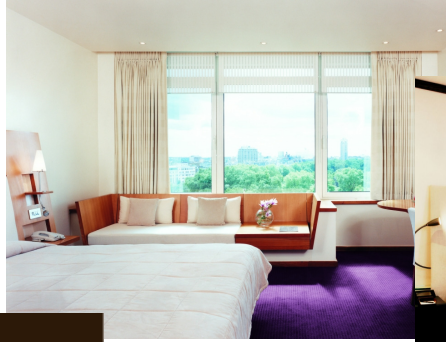

Festive Offers

valid from 16 December 2007 - 13 January 2008